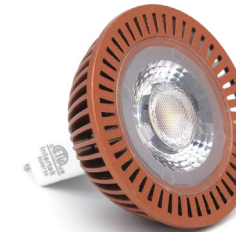

Directional Spot

DSDL1350BK/WT

MATERIAL / FEATURES

- Heavy duty cast aluminum
- Cowling thumb set screw - allowing rotation of cowling
- Shock and heat resistant flat glass lens
- Includes three leg surface mount, 1/2" NPT thread, slotted for ease of installation
- EPDM rubber bug plug, prevents moisture/bugs from entering fixture
- Thumb screw on knuckle for easy field adjustment
- Double O ring seal for added moisture protection
- Weather resistant powder coat finish - aluminum
 - (BK) Black - DSDL1350BK
 - (WT) White - DSDL1350WT
- Includes two AC-102 silicone filled wire connectors
- Fixture - 10 year warranty

ELECTRICAL

- 12 volt fixture
- 35' - #18/2 direct bury landscape lighting wire
- HI-temp ceramic socket w/nickel contacts, stainless steel springs, and Teflon jacketed wire leads
- Lamp required - MR16 50 W Max
- Low voltage transformer required (not included)
- C ETL listed and approved

LED LAMP OPTIONS

- LXC2, LXC3, LXC5
- LVC2, LVC3, LVC5

DIMENSIONS

- 9" L x 2.5" W

DSDL1350BK

DSDL1350WT

LXC2-MR16

LXC3-MR16