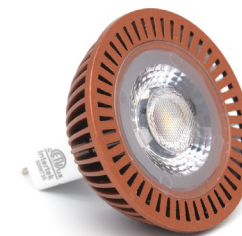

DS

Directional Spots

3D page

Directional Spot

DS1300BK/BZ

MATERIAL / FEATURES

- Heavy duty cast aluminum
- Optional cowling thumb set screw - allowing downlight use
- Shock and heat resistant convex glass lens
- Includes (GS1) ABS ground stake, 1/2" NPT thread, slotted for ease of installation
- EPDM rubber bug plug, prevents moisture/bugs from entering fixture
- Thumb screw on knuckle for easy field adjustment
- Double O ring seal for added moisture protection
- Weather resistant powder coat finish - aluminum
 - (BK) Black - DS1300BK
 - (BZ) Bronze - DS1300BZ
- Includes two AC-102 silicone filled wire connectors
- Fixture - 10 year warranty

LXC3-MR16

LXC5-MR16

Directional Spot

DS2800WB-LXC2

KITTED FIXTURE

PRODUCT DESCRIPTION

- The DS2800WB-LXC2 includes:
 - DS2800WB cast brass WB finish spotlight
 - GS-1 ground stake
 - LXC2-MR16-FL-27K LED lamp
- Includes two AC-102 silicone filled wire connectors
- Fixture - lifetime warranty
- LED lamp - 7 year warranty