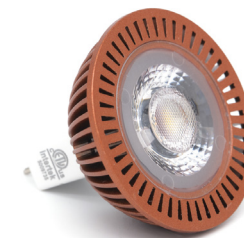

DS

Directional Spots

3D page

Directional Spot

DS1300BK/BZ

MATERIAL / FEATURES

- Heavy duty cast aluminum
- Optional cowling thumb set screw - allowing downlight use
- Shock and heat resistant convex glass lens
- Includes (GS1) ABS ground stake, 1/2" NPT thread, slotted for ease of installation
- EPDM rubber bug plug, prevents moisture/bugs from entering fixture
- Thumb screw on knuckle for easy field adjustment
- Double O ring seal for added moisture protection
- Weather resistant powder coat finish - aluminum
 - (BK) Black - DS1300BK
 - (BZ) Bronze - DS1300BZ
- Includes two AC-102 silicone filled wire connectors
- Fixture - 10 year warranty

LED LAMP OPTIONS

- LXC2, LXC3, LXC5
- LVC2, LVC3, LVC5

DIMENSIONS

- 5.25" L x 2.125" W

DS2160CB

LXC2-MR16

LXC3-MR16

LXC5-MR16

Directional Spot

DS2160WB-LXC2

KITTED FIXTURE

PRODUCT DESCRIPTION

- The DS2160WB-LXC2 includes:
 - DS2160WB cast brass WB finish spotlight
 - GS-1 ground stake
 - LXC2-MR16-FL-27K LED lamp
- Includes two AC-102 silicone filled wire connectors
- Fixture - lifetime warranty
- LED lamp - 7 year warranty