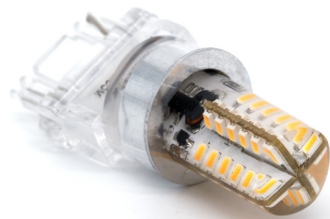

LV-BI PIN

LV-S8WDG